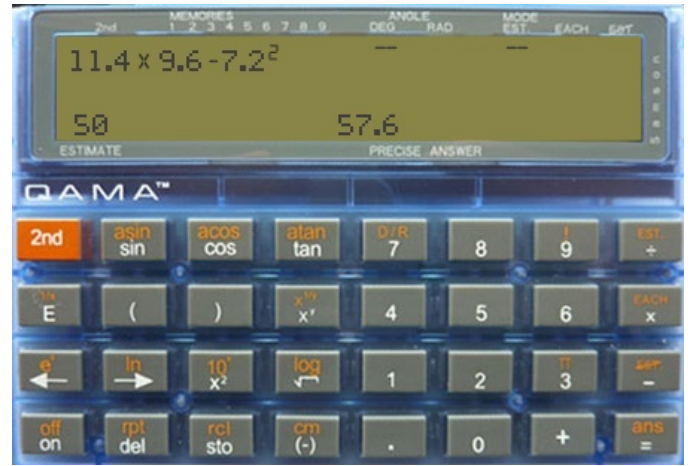

©2012 QAMA LLC. ALL RIGHTS RESERVED
US Patent 6820800

[TERMS AND CONDITIONS](#)

[PRIVACY POLICY](#)

[SHIPPING AND RETURNS](#)